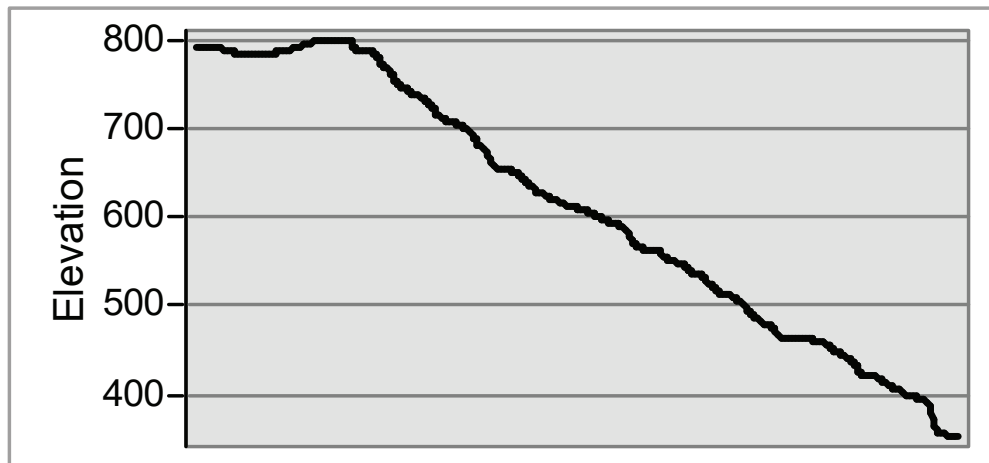

2019 MTBA National Championships
Downhill - Course Map

Legend

- Start
- Finish
- National Championships DHI (2.02km)

LIVE YOUR LIFE OFF-ROAD
MOUNTAIN BIKE AUSTRALIA